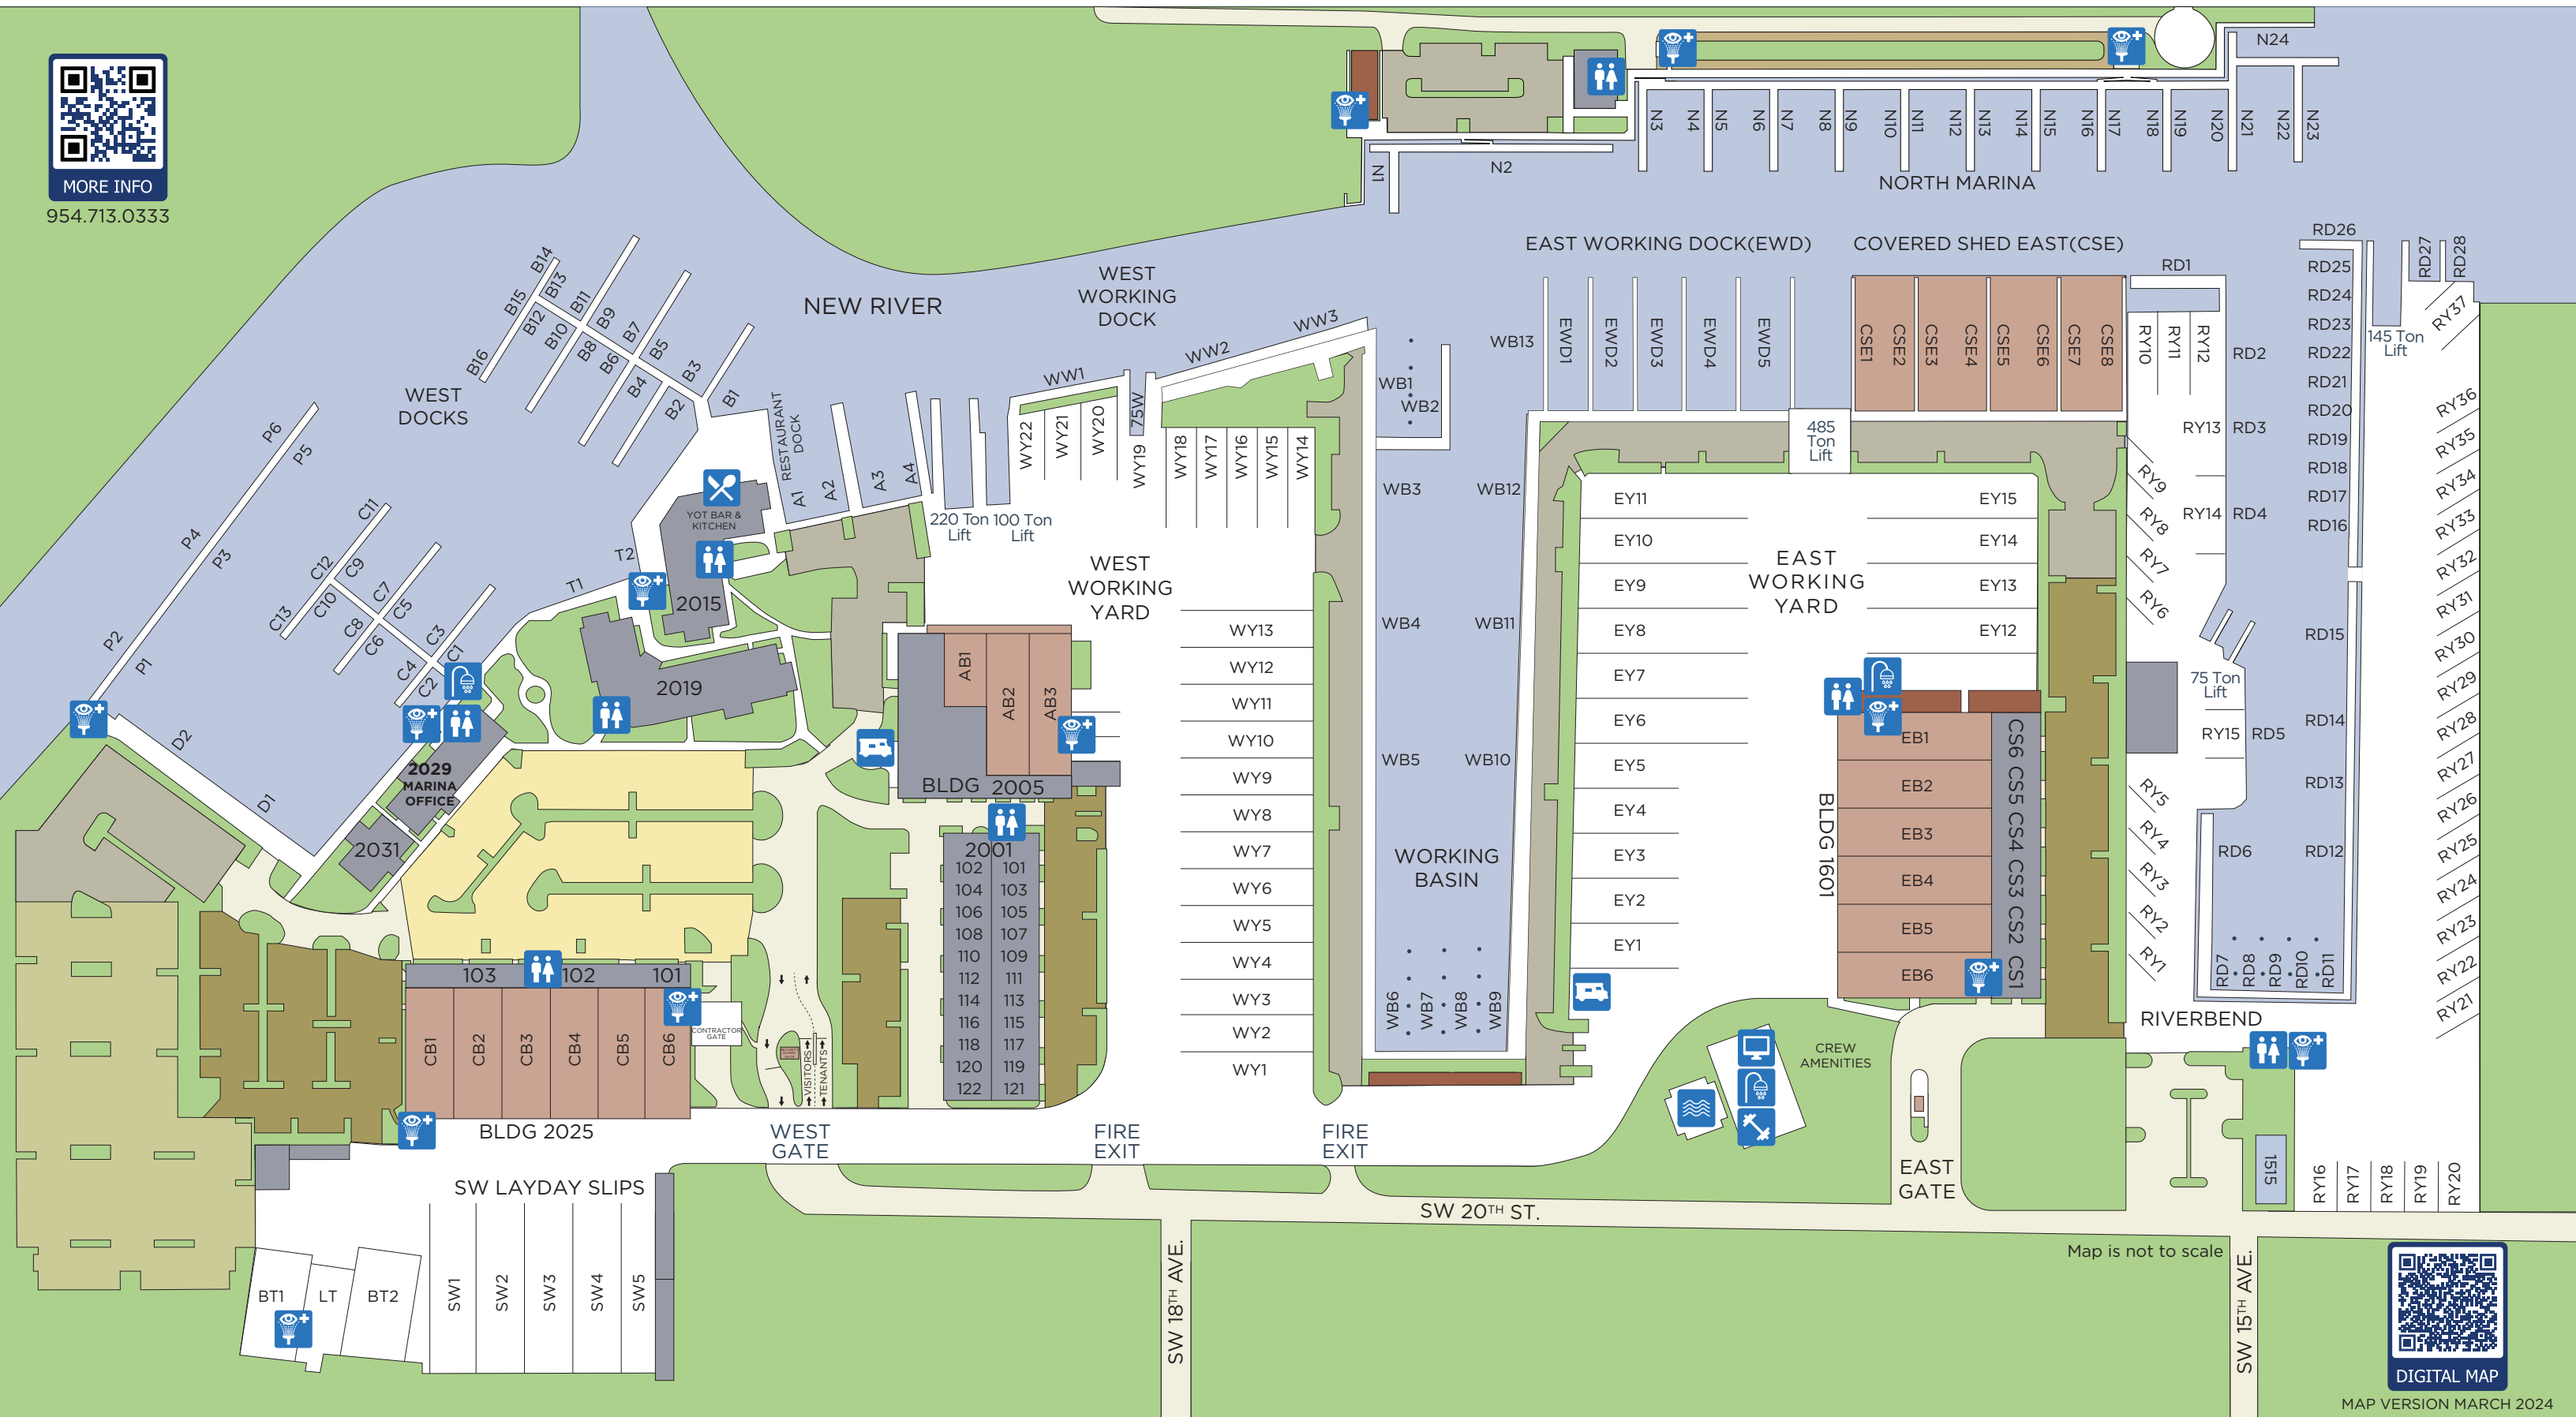

SAFE HARBOR
- LAUDERDALE MARINE CENTER -

MORE INFO
954.713.0333

- CREW WORKSPACE
- YOT BAR & KITCHEN
- GYM
- RESTROOMS
- FOOD TRUCKS
- EYEWASH STATION
- SHOWER
- POOL

- CREW PARKING AREAS
- WORKSHOP TENANT PARKING AREAS
- STORAGE UNITS
- GENERAL PARKING AREAS
- OFFICE TENANT PARKING AREAS
- COVERED SHED/SLIPS
- OFFICE/WORKSHOP

-80°.16696 WEST
26°.09732 NORTH

DIGITAL MAP

MAP VERSION MARCH 2024

Map is not to scale

SW 18TH AVE.

SW 20TH ST.

SW 15TH AVE.