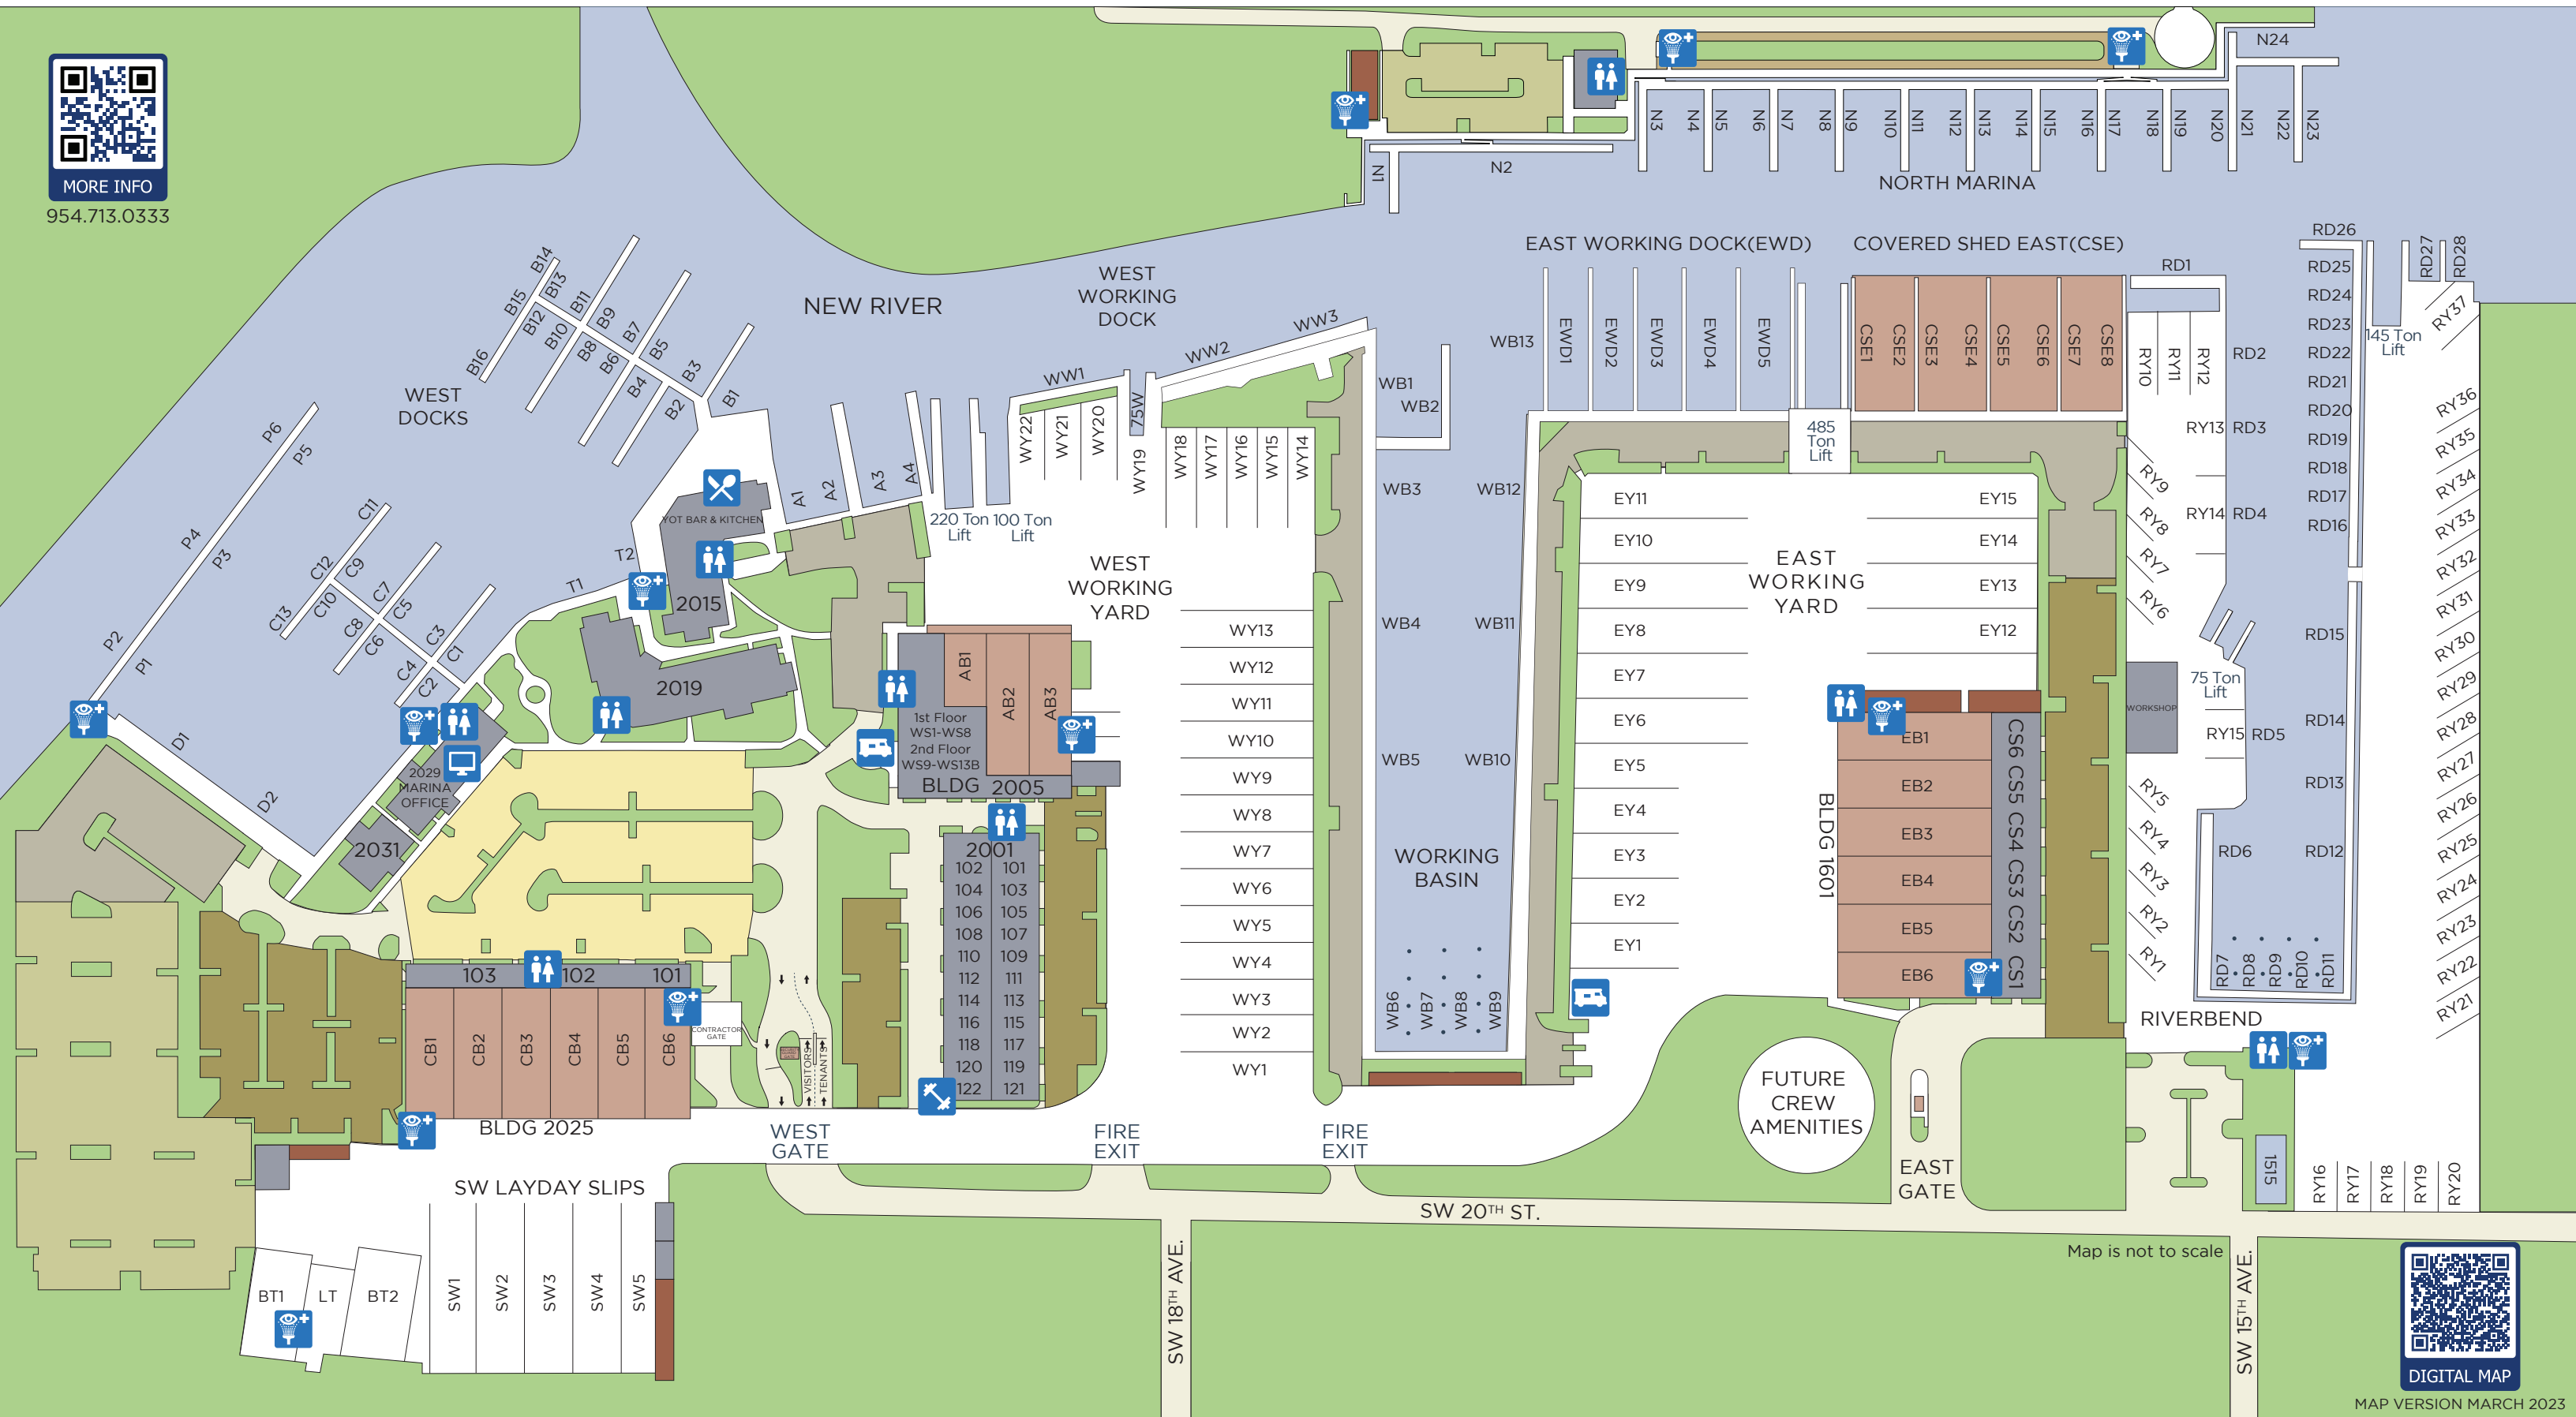

SAFE HARBOR
- LAUDERDALE MARINE CENTER -

MORE INFO
954.713.0333

- MARINA OFFICE
- YOT BAR & KITCHEN
- GYM
- RESTROOMS
- FOOD TRUCKS
- EYEWASH STATION
- CREW PARKING AREAS
- WORKSHOP TENANT PARKING AREAS
- STORAGE UNITS
- GENERAL PARKING AREAS
- OFFICE TENANT PARKING AREAS
- COVERED SHED/SLIPS
- OFFICE/WORKSHOP

-80°.16696 WEST
26°.09732 NORTH

Map is not to scale

DIGITAL MAP

MAP VERSION MARCH 2023